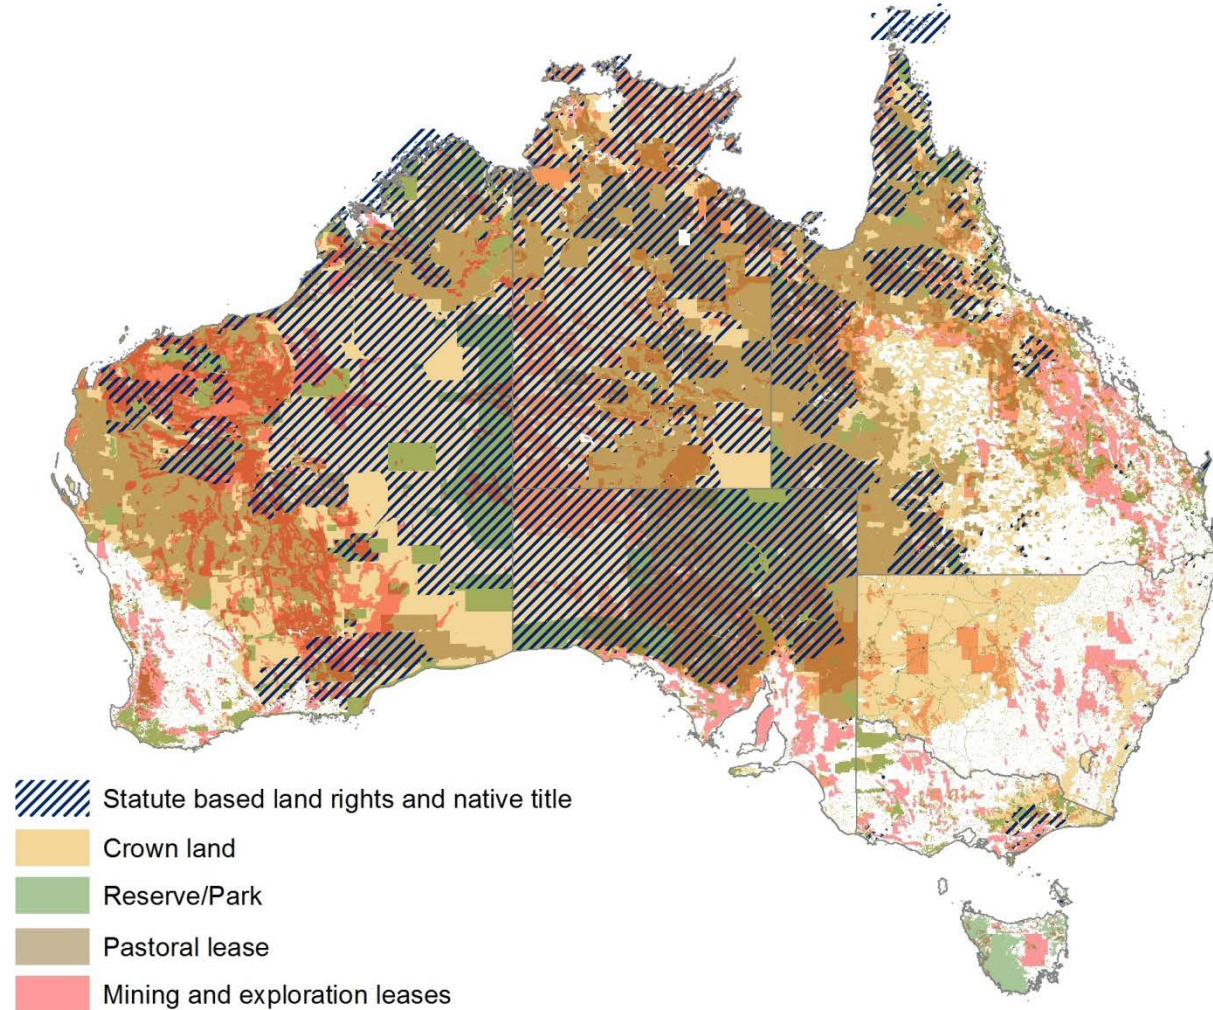

Source: Project for Free Electronic Dictionaries

Factors Impacting Indigenous Access to IT

Fixed Broadband Coverage

Indigenous Communities

- Indigenous Australians are 69% less likely to have access to an internet connection than non-Indigenous Australians.

Federal System and State Powers over Land

Statute Based Land Rights and Native Title

Free, Prior and Informed Consent

FREE

from force intimidation coercion, or pressure by anyone (government, company or any organisation.)