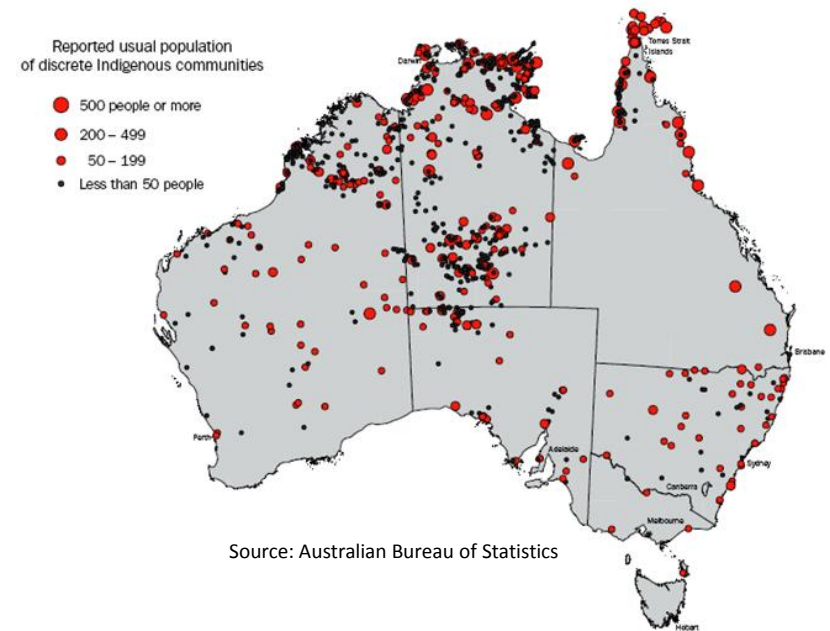

Now...

Source: Yindjibarndi Aboriginal Corporation

IT and Accessing Information

Source: The Stringer

Indigenous Australians are taking advantage of emerging technologies

However, wider uptake is limited by a number of factors

Source: Project for Free Electronic Dictionaries

Factors Impacting Indigenous Access to IT

Fixed Broadband Coverage

Indigenous Communities

- Indigenous Australians are 69% less likely to have access to an internet connection than non-Indigenous Australians.