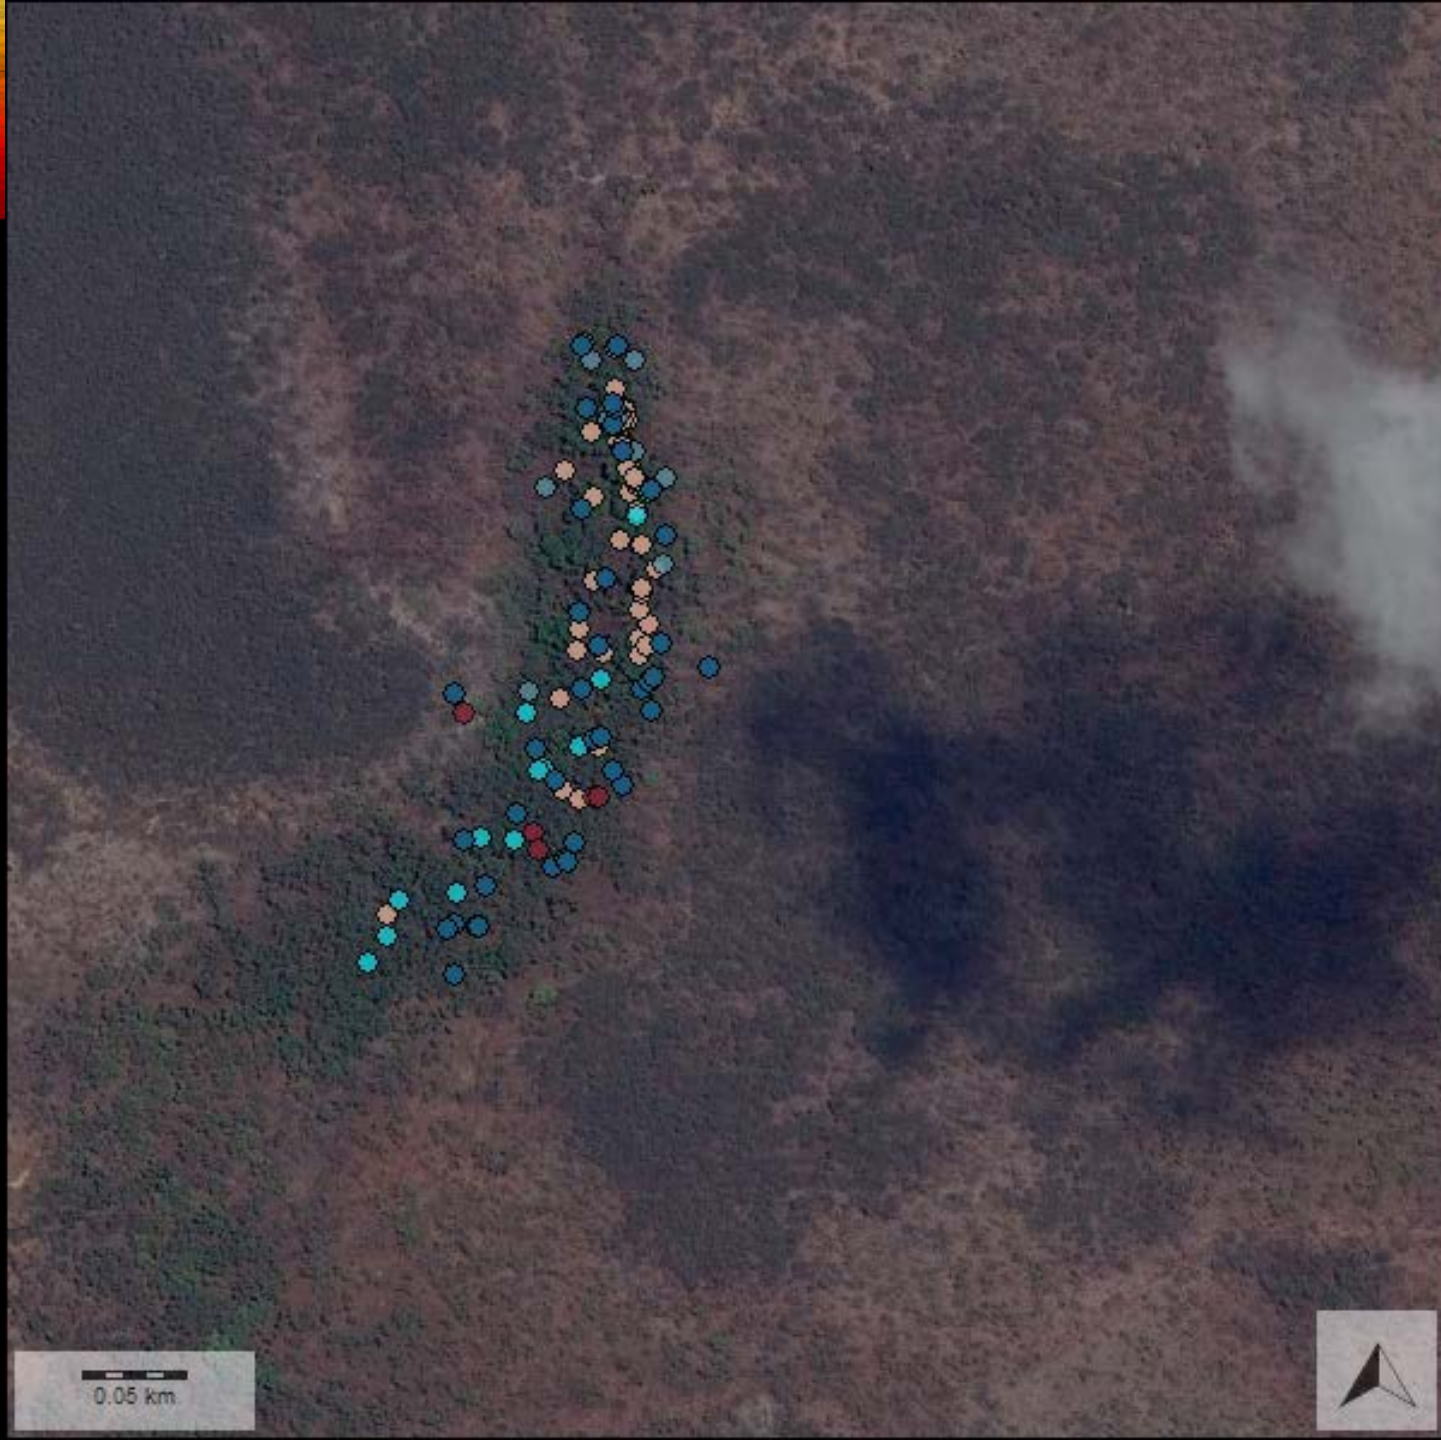

Bulubuluritj plants

Start GPS tracking vegetation type

Finish GPS tracking

Start recording plants

MAP OF BULUBULURITJ BUSH PLANTS

Queries

- Alstonia
- dupal
- budibudamba
- cocky apple
- Green plum

0.05 km