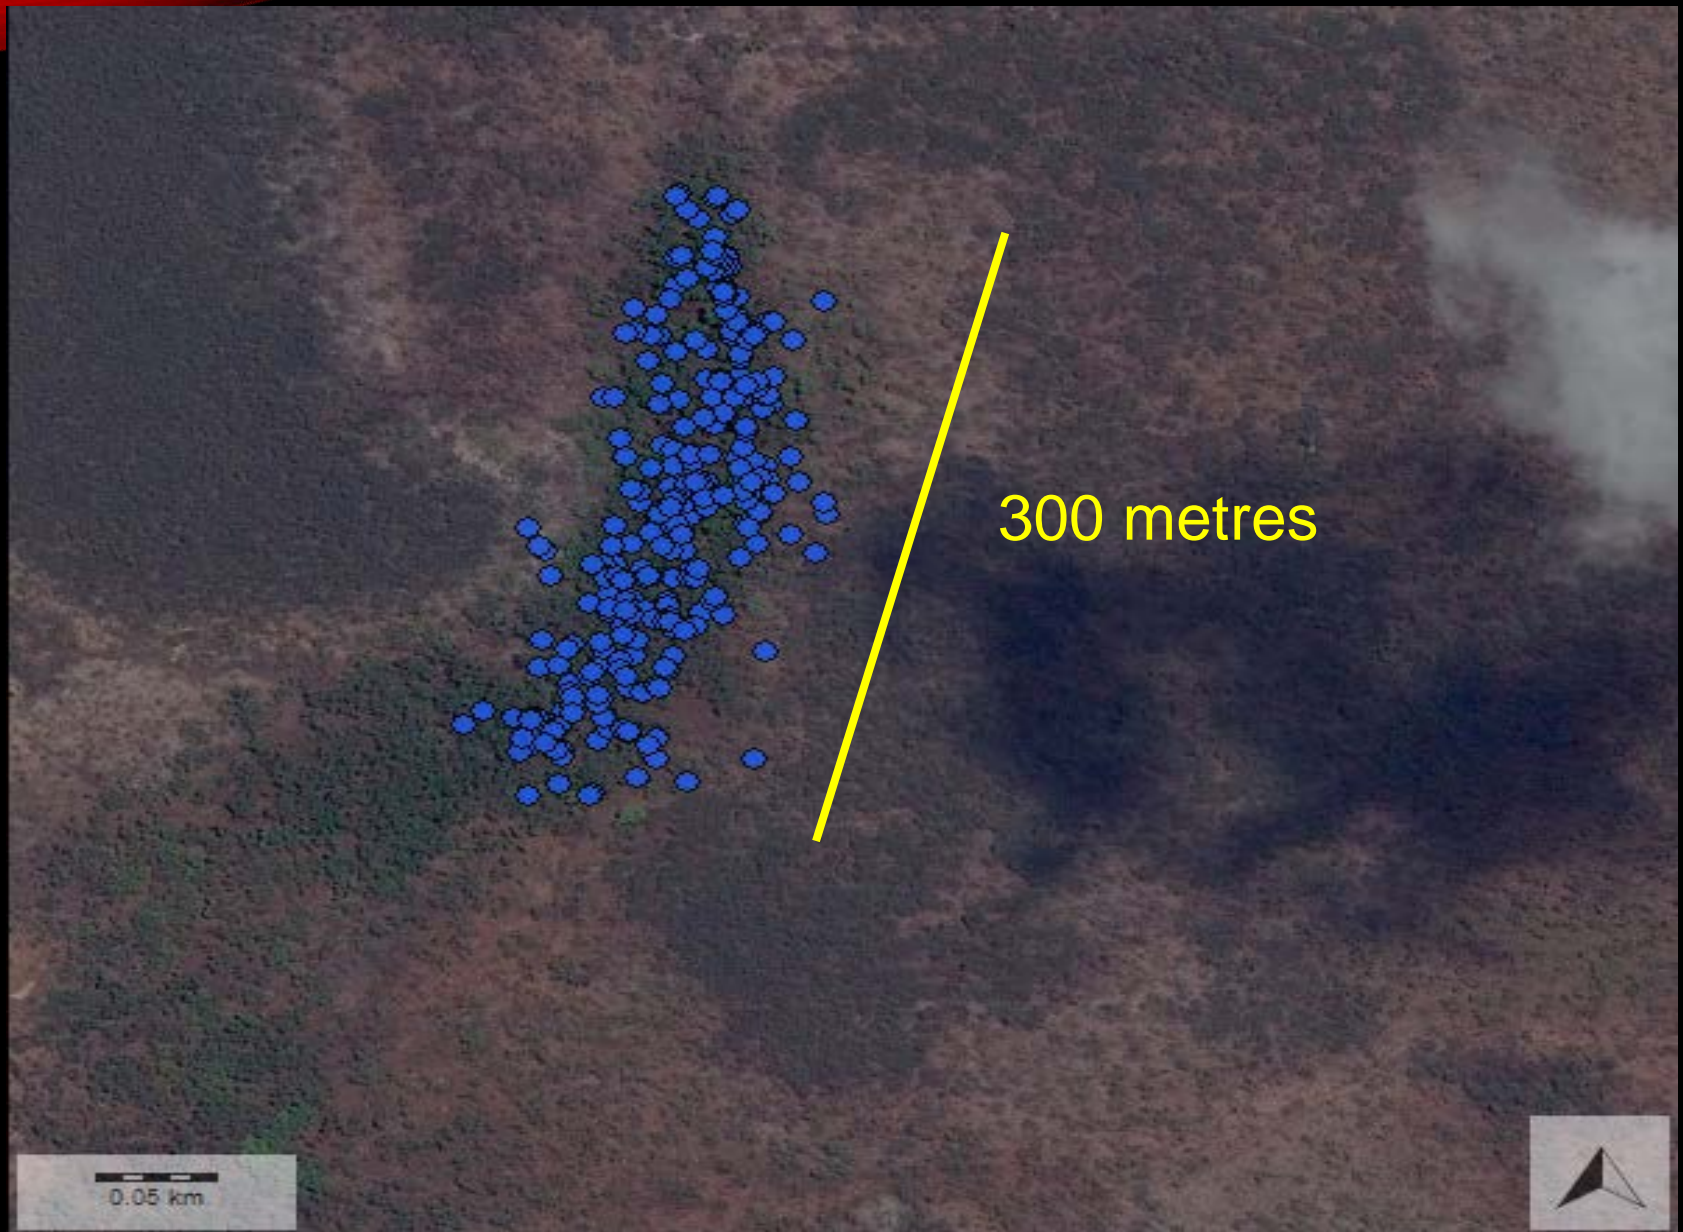

Bulubuluritj plants

Start GPS tracking vegetation type

Finish GPS tracking

Start recording plants

MAP OF BULUBULURITJ BUSH PLANTS

Queries

- Alstonia
- dupal
- budibudamba
- cocky apple
- Green plum

0.05 km